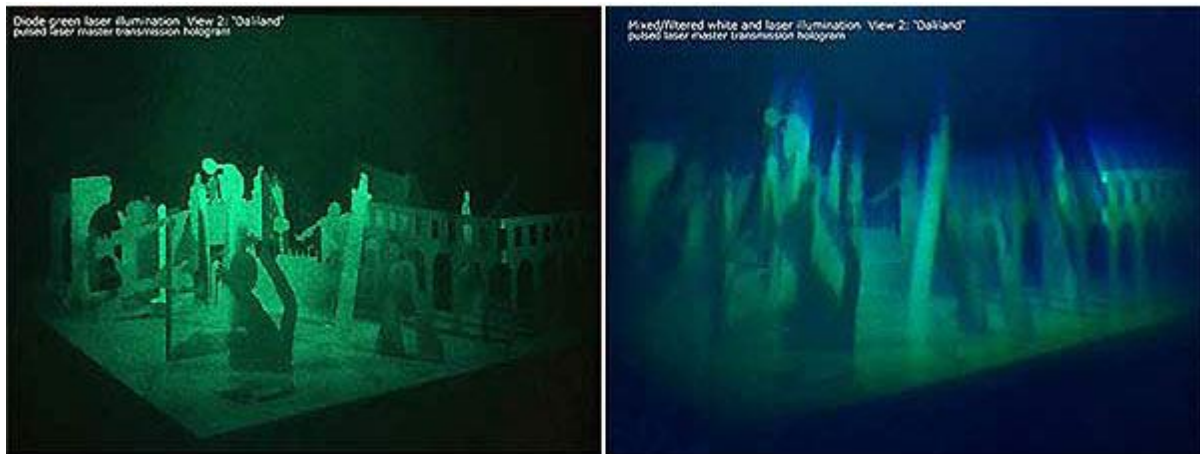

'WHITE LIGHT' ILLUMINATED TRANSMISSION HOLOGRAMS - RAINBOW ASSEMBLAGES - BY AL RAZUTIS

INDIVIDUAL WORKS OR IN SERIES

DREAMTIME IN THE RUINS

Four pulsed laser master transmission holograms according to the '**Views**' - photos in 2D - Laser illuminated - typically 20" x 24" in size. Holograms produced at Laser Reflections, Las Vegas, USA, Ron Olson Lab Director. Collection of the artist.

24" x 20" & other sized pulsed laser master holograms ('Four Views')
for individual exhibition or as group installation

Pulsed Silver Halide Transmission Holograms - laser & mixed white-light illumination