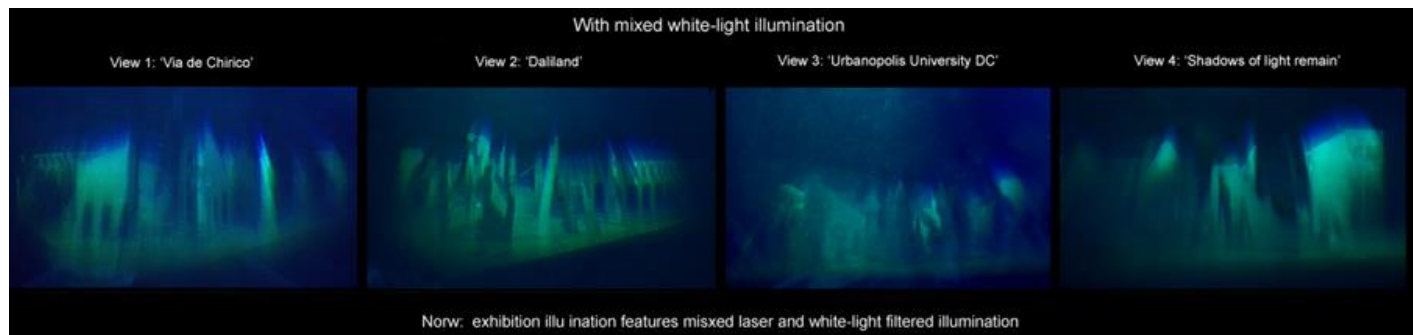

'Dreamtime in the ruins' (view #2: 'Daliland') by Al Razutis, 2007/2015
24" x 20" Pulsed-laser master transmission holograms - Filtered white-light illumination in exhibition/installation

Al Razutis, 2007

24" x 20" & other sized pulsed laser master holograms ('Four Views')
for individual exhibition or as group installation

Pulsed Silver Halide Transmission Holograms - laser & mixed white-light illumination

Created by Al Razutis @ Laser Reflections, USA 2007

View: [Web page on 'Dreamtime' holograms / installation](#)