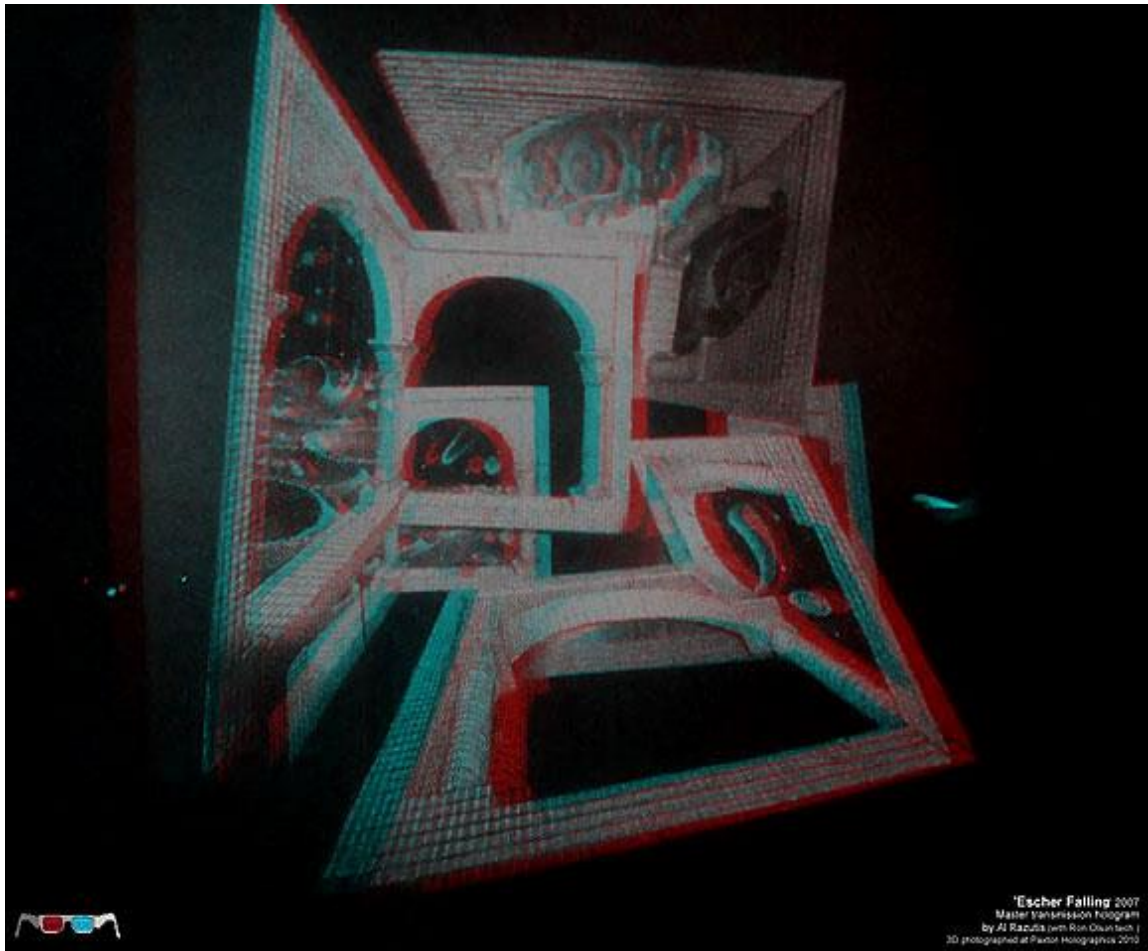

24" x 20" & other sized pulsed laser master holograms ('Four Views')
for individual exhibition or as group installation

Pulsed Silver Halide Transmission Holograms - laser & mixed white-light illumination

Created by Al Razutis @ Laser Reflections, USA 2007

View: [Web page on 'Dreamtime' holograms / installation](#)

EXHIBITION: "*The holographic work, the 'Dreamtime in the ruins - Four Views' which comprise the piece 'Dreamtime in the ruins' can be exhibited individually or as a suite, but they must be specially illuminated with a blend of coherent and incoherent light to realize the 'Dreamtime' work. The physical sculpture from which the holograms derived, 'Back to the Basics' can be separately purchased or exhibited by contacting the artist. The sculpture presently resides on his property in Baja, Mexico.*"

ESCHER FALLING

BY AL RAZUTIS, 2007

MASTER TRANSMISSION PULSED-LASER HOLOGRAM

ANAGLYPH 3D (RED - CYAN) VIEW OF 'ESCHER FALLING'

Al Razutis, 2007

24" x 20" master hologram

Silver Halide Pulsed transmission Hologram

The master hologram is on film and in excellent condition - laminated mounting glass requires replacement.

"This piece re-presents the paradoxical perspectives of M.C. Escher's Another World graphic, as decomposed into separate angled planes and recorded as master transmission hologram using pulsed green laser. The holographic image 'sets' the planes (and its perspective) in space, and the perspective translations of the Escher drawing are 're-imagined' within the holographic frame exposure, and combined with the laminated and superimposed graphic (the drawing itself on film).