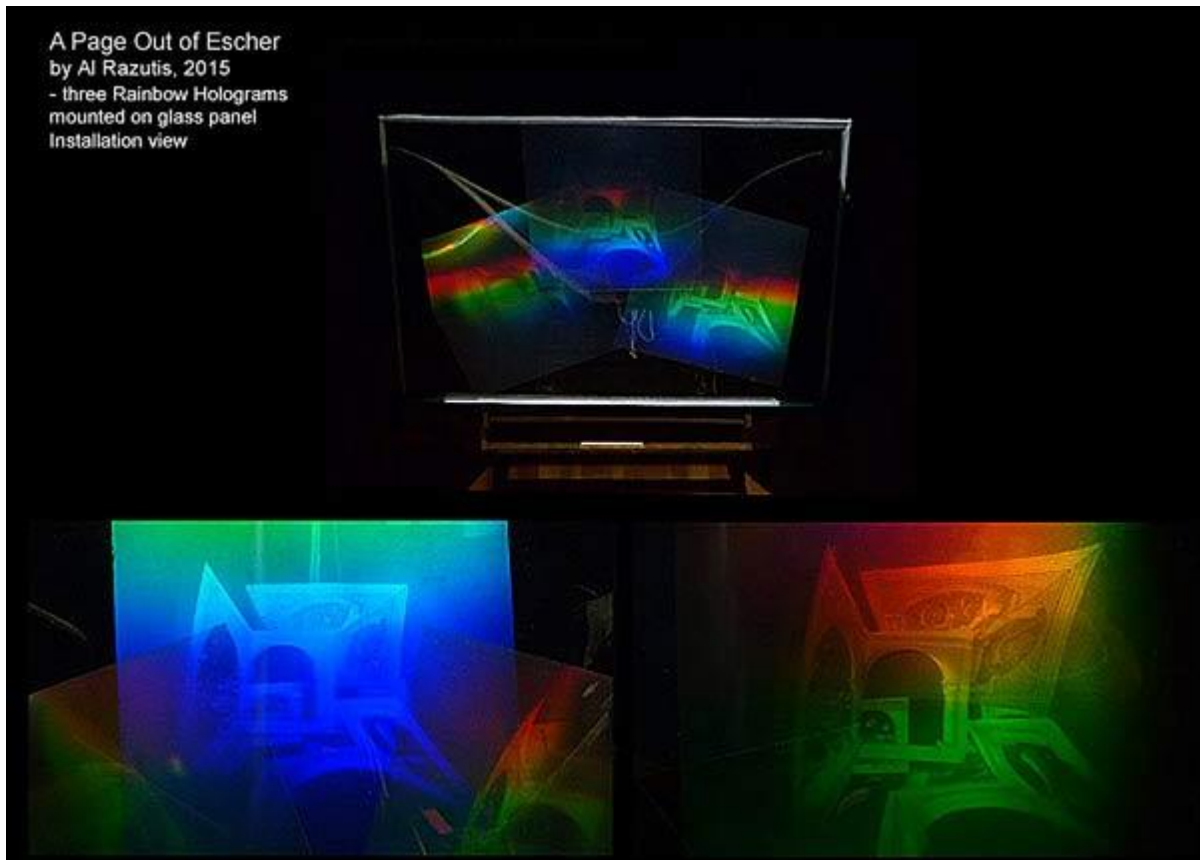

A PAGE OUT OF ESCHER

BY AL RAZUTIS, 2015

RAINBOW WHITE-LIGHT TRANSMISSION HOLOGRAM COLLAGE

Al Razutis, 2015

Three rainbow holograms on film on glass panel - 18 x 24 inches unframed

Silver Halide white-light transmission Holograms (rainbows)

Images configured for close viewing

Created by Al Razutis @ Gary Cullen lab

and @ Visual Alchemy, Canada

White-light illumination - - multiple rainbow holograms on glass panel

View a [web Page](#) on this hologram with details