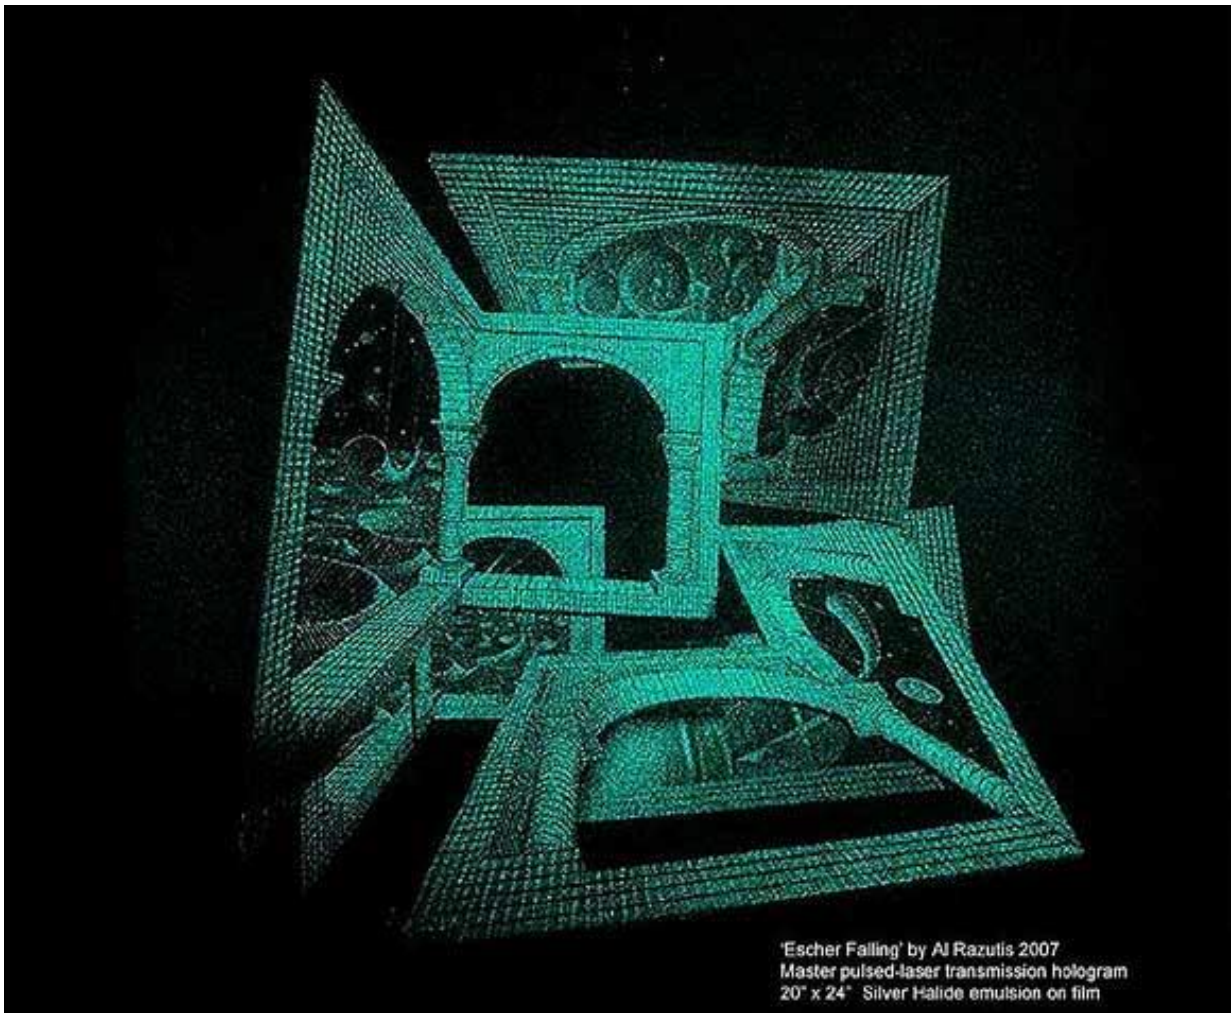

Created by Al Razutis @ Laser Reflections, USA 2007

View: [Web page on 'Dreamtime' holograms / installation](#)

EXHIBITION: "*The holographic work, the 'Dreamtime in the ruins - Four Views' which comprise the piece 'Dreamtime in the ruins' can be exhibited individually or as a suite, but they must be specially illuminated with a blend of coherent and incoherent light to realize the 'Dreamtime' work. The physical sculpture from which the holograms derived, 'Back to the Basics' can be separately purchased or exhibited by contacting the artist. The sculpture presently resides on his property in Baja, Mexico.*"

ESCHER FALLING

BY AL RAZUTIS, 2007

MASTER TRANSMISSION PULSED-LASER HOLOGRAM

ANAGLYPH 3D (RED - CYAN) VIEW OF 'ESCHER FALLING'

Al Razutis, 2007

24" x 20" master hologram

Silver Halide Pulsed transmission Hologram

The master hologram is on film and in excellent condition - laminated mounting glass requires replacement.

"This piece re-presents the paradoxical perspectives of M.C. Escher's Another World graphic, as decomposed into separate angled planes and recorded as master transmission hologram using pulsed green laser. The holographic image 'sets' the planes (and its perspective) in space, and the perspective translations of the Escher drawing are 're-imagined' within the holographic frame exposure, and combined with the laminated and superimposed graphic (the drawing itself on film).